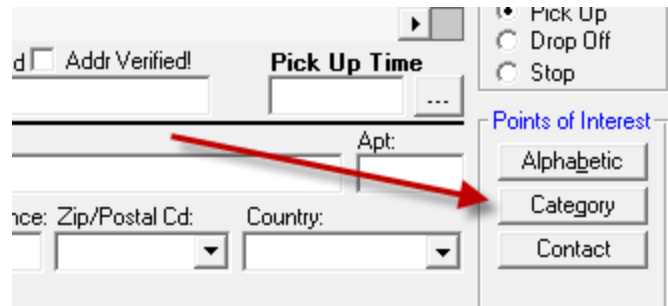

Tech Tip Tuesday— September 1, 2015

by David Hirsch

More shortcuts in the Pickup/Dropoff screen

When looking at Points of Interest, many times it's most convenient to click on the "Category" button to search for your frequently-used location by category (e.g. Airport, Hotel, etc.)

When you click on the tab for the desired category, if the list is big, you can just type in the first letter or two into the box at the bottom of the window. This is often faster than scrolling and looking.